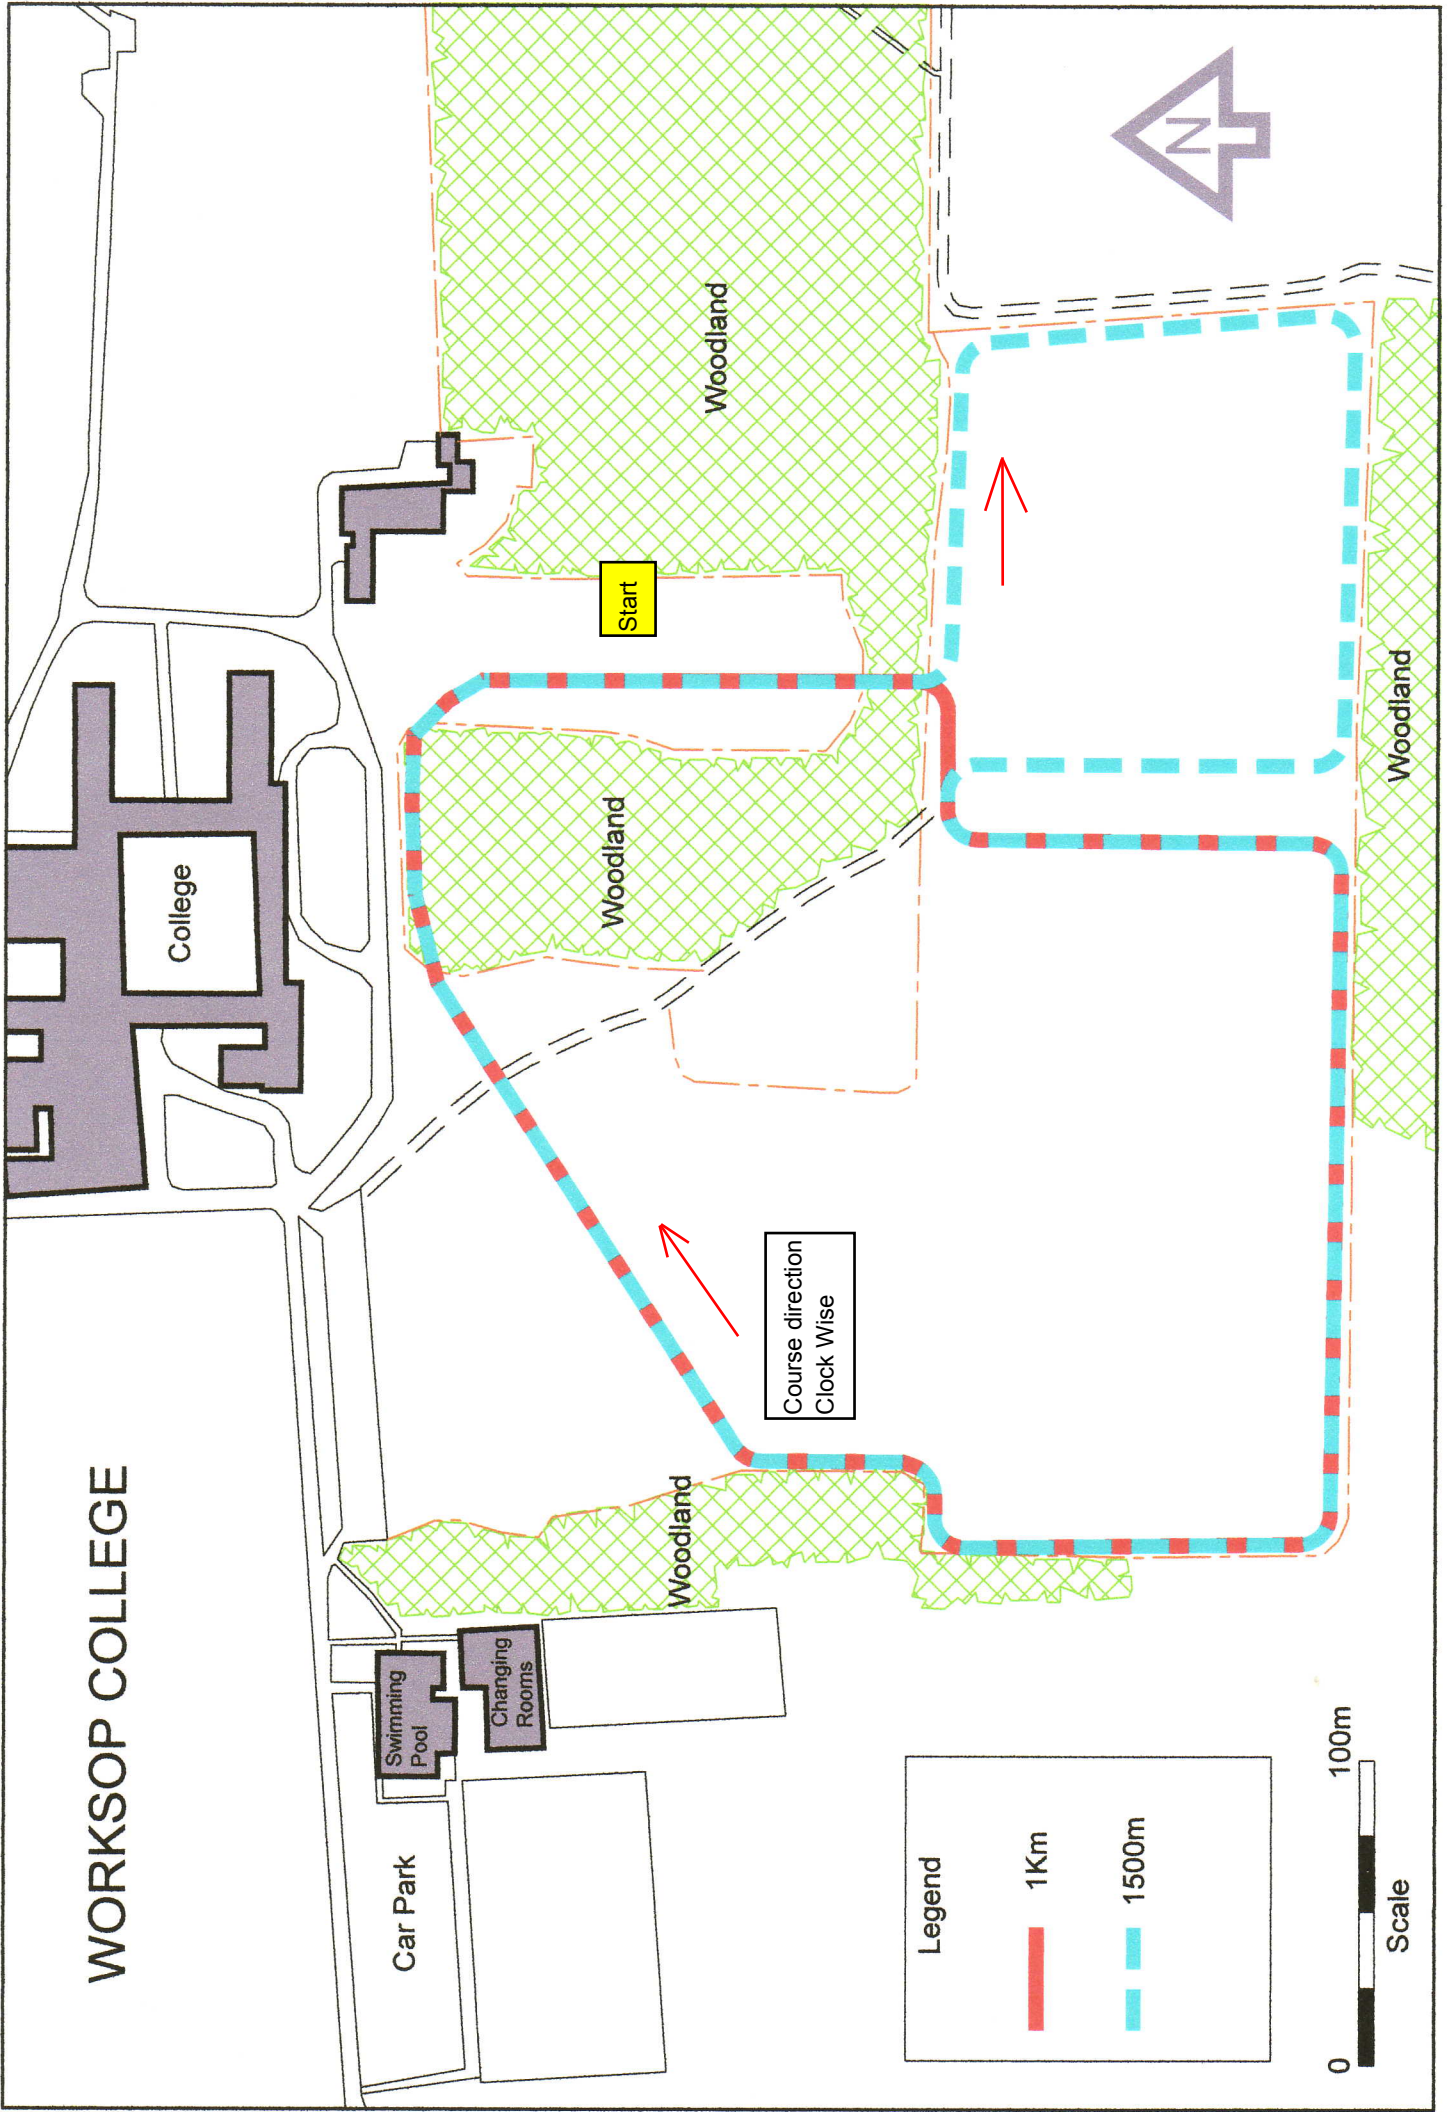

# WORKSOP COLLEGE

College

Start

Woodland

Woodland

Woodland

Woodland

Swimming Pool

Changing Rooms

Car Park

Course direction  
Clock Wise

Legend

- 1Km (Red dashed line)
- 1500m (Blue dashed line)

Scale

0 100m